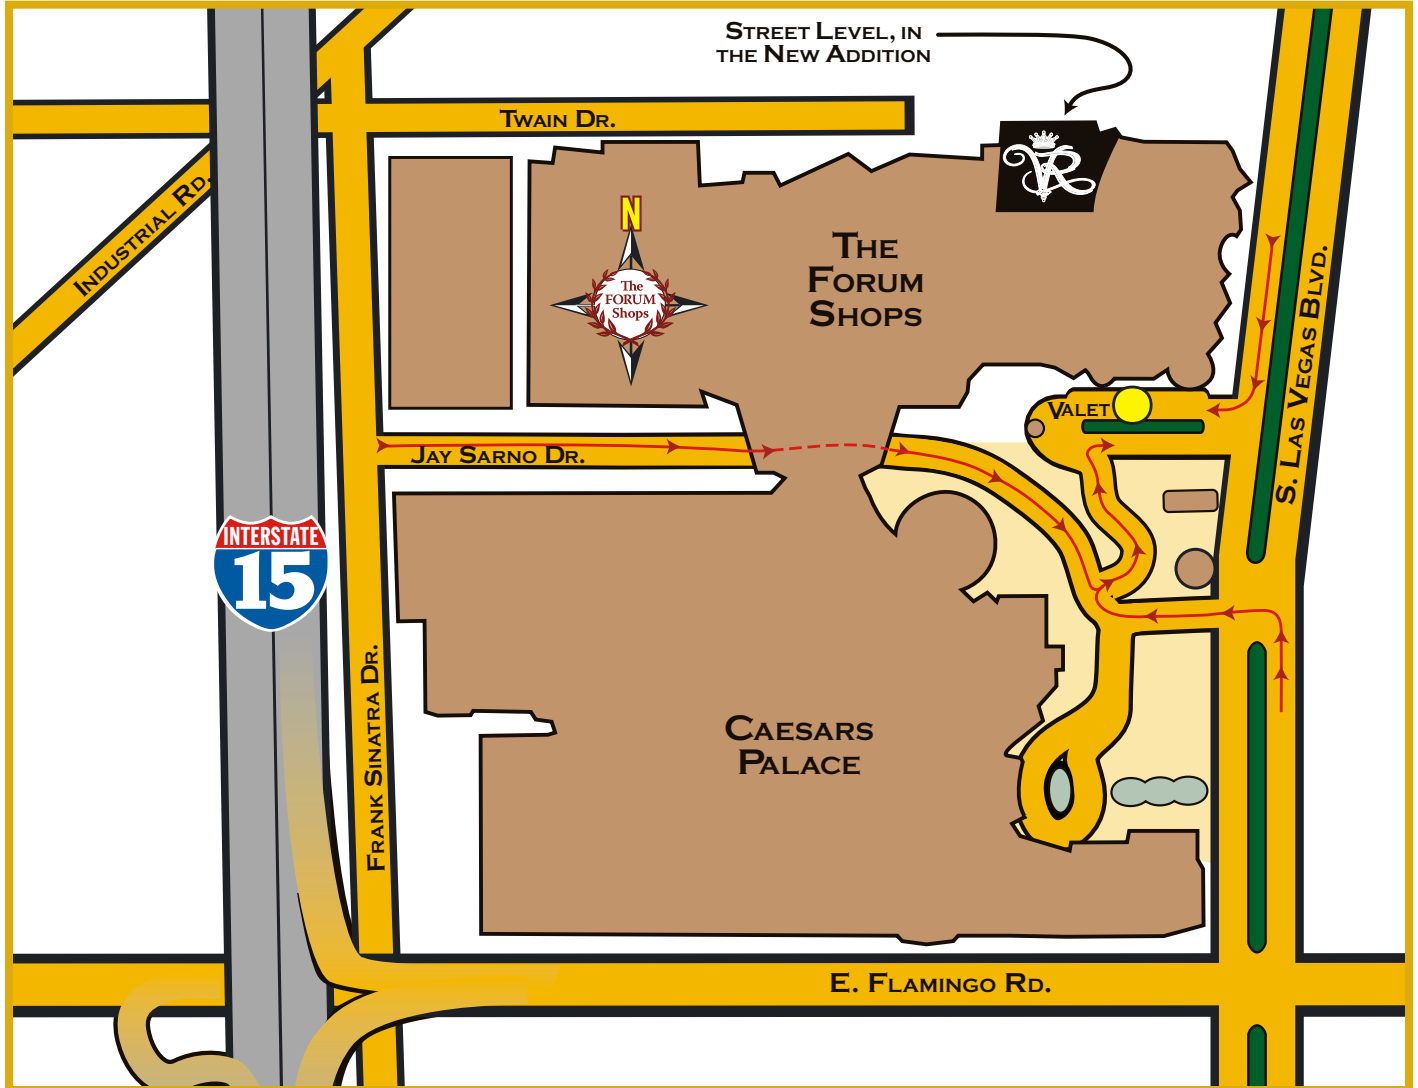

The Forum Shops at Caesars Palace

3500 Las Vegas Blvd. South

Las Vegas, NV 89109 USA

702. 456. 1027

E-Mail: villa-reale@villa-reale.com

www.villa-reale.com

VALET PARKING MAP AND DIRECTIONS

from the North—

I-15 Freeway South, Exit on Flamingo Rd. East

Left onto Las Vegas Blvd.

Left at Caesars

Right into 1st Valet driveway, through the lot and straight to the Valet Station

from the South—

I-15 Freeway North, Exit on Flamingo Rd. East

Left onto Las Vegas Blvd.

Left at Caesars

Right into 1st Valet driveway, through the lot and straight to the Valet Station

from the East—

West on Flamingo Rd. East

Right onto Las Vegas Blvd.

Left at Caesars

Right into 1st Valet driveway, through the lot and straight to the Valet Station

from the West—

East on Twain

Right at Frank Sinatra Dr.

Left at Jay Sarno Dr. through the overpass and into 1st Valet driveway, through the lot and straight to the Valet Station